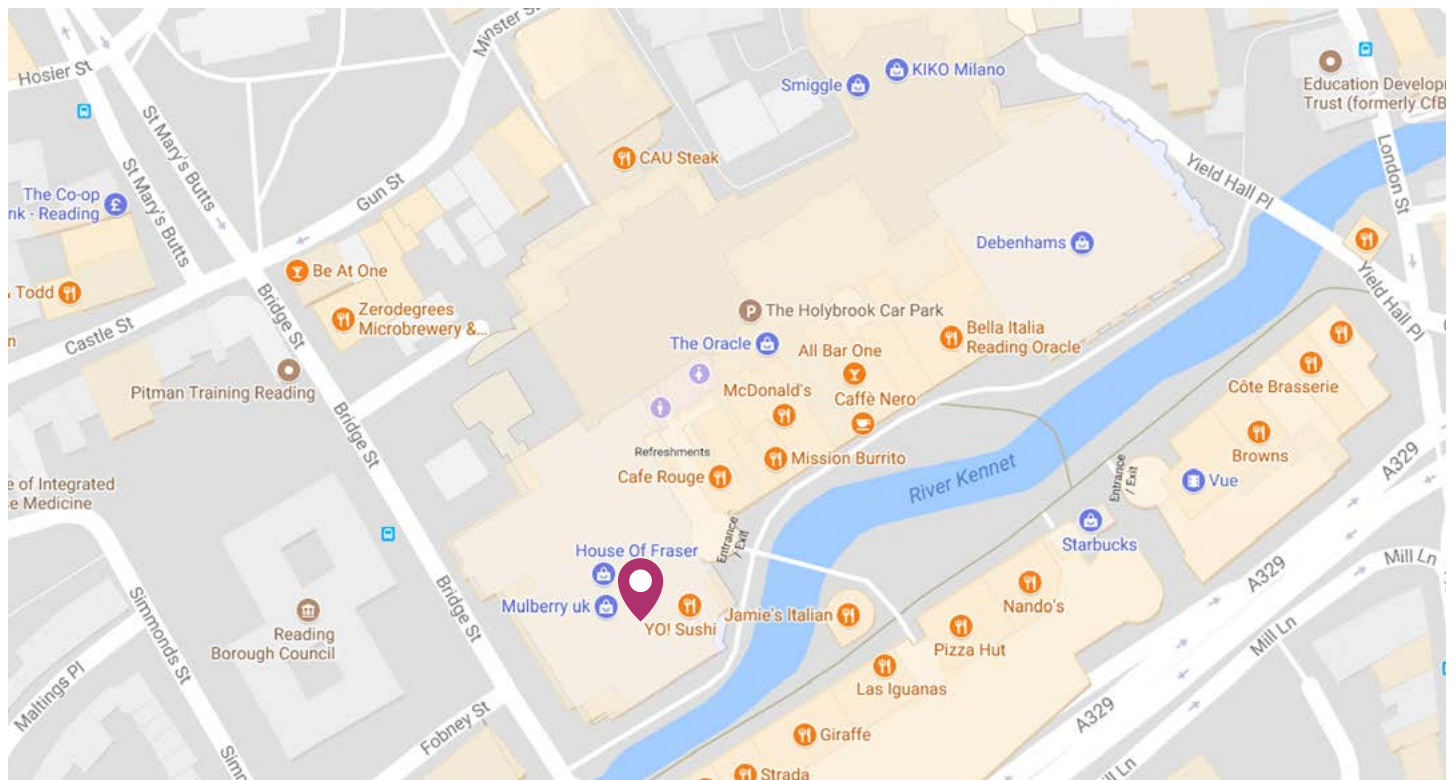

[View Map](#)

www.destinationskin.com

DestinationSkin^{DS}
LASER HAIR REMOVAL & SKIN SPECIALISTS