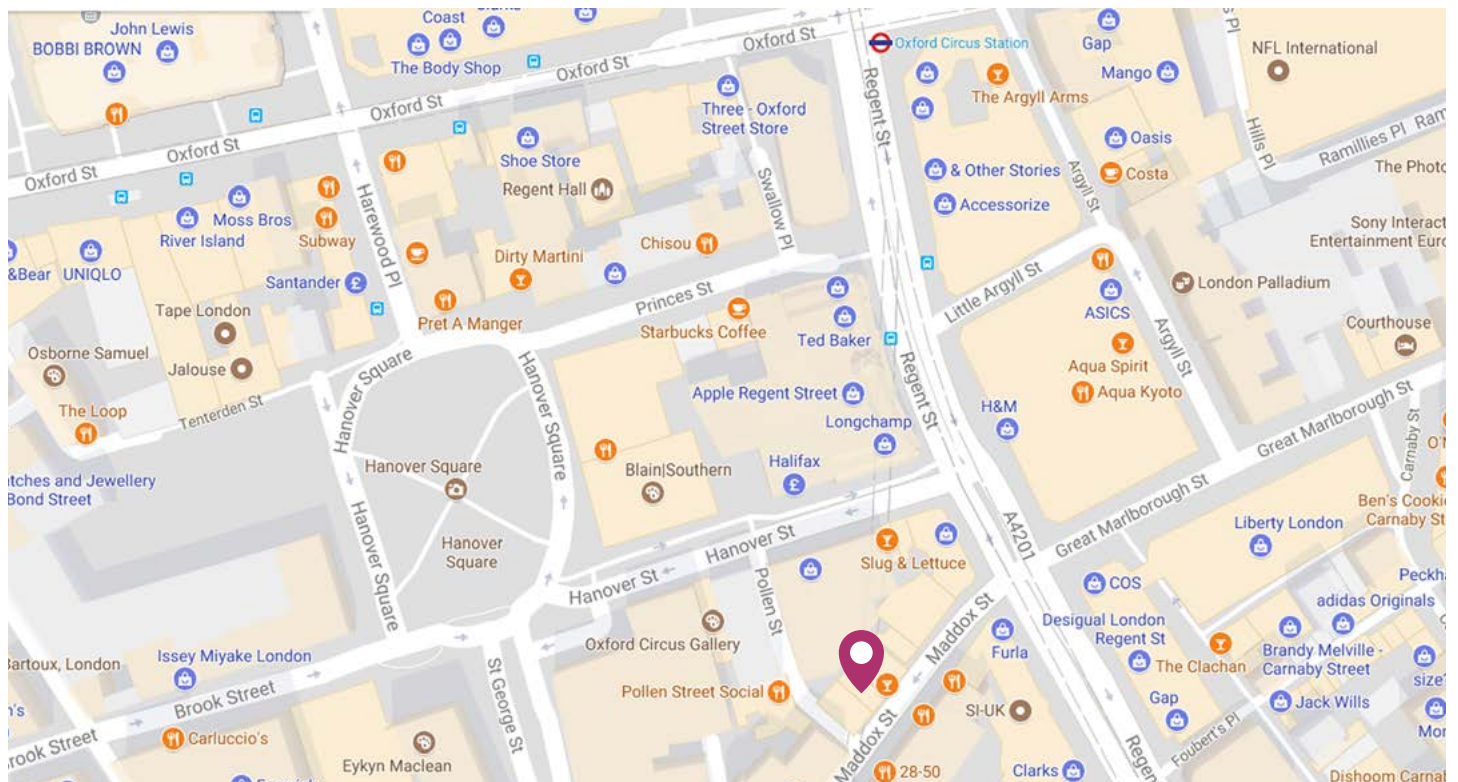

[View Map](#)

www.destinationskin.com

DestinationSkin ^{DS}
LASER HAIR REMOVAL & SKIN SPECIALISTS