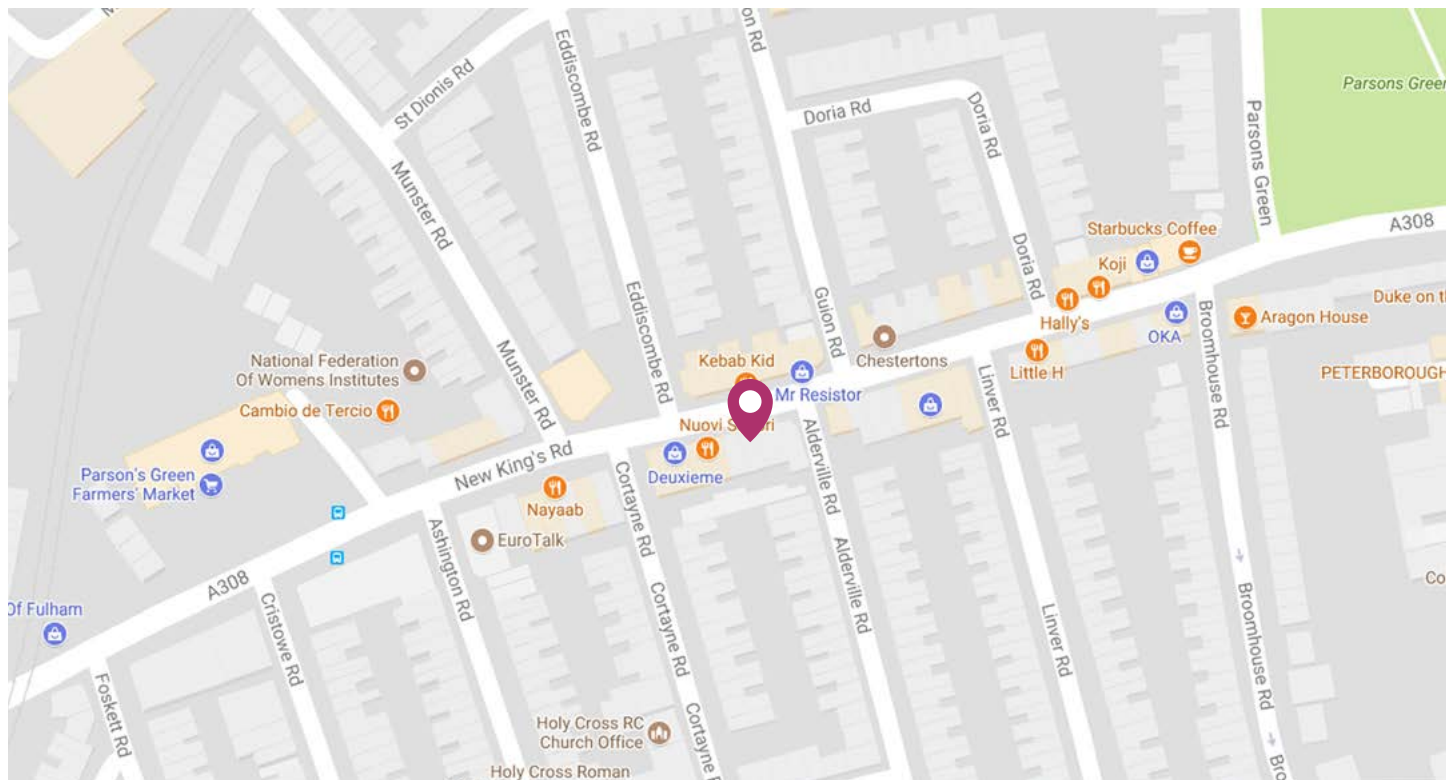

[View Map](#)

www.destinationskin.com

DestinationSkin^{DS}
LASER HAIR REMOVAL & SKIN SPECIALISTS