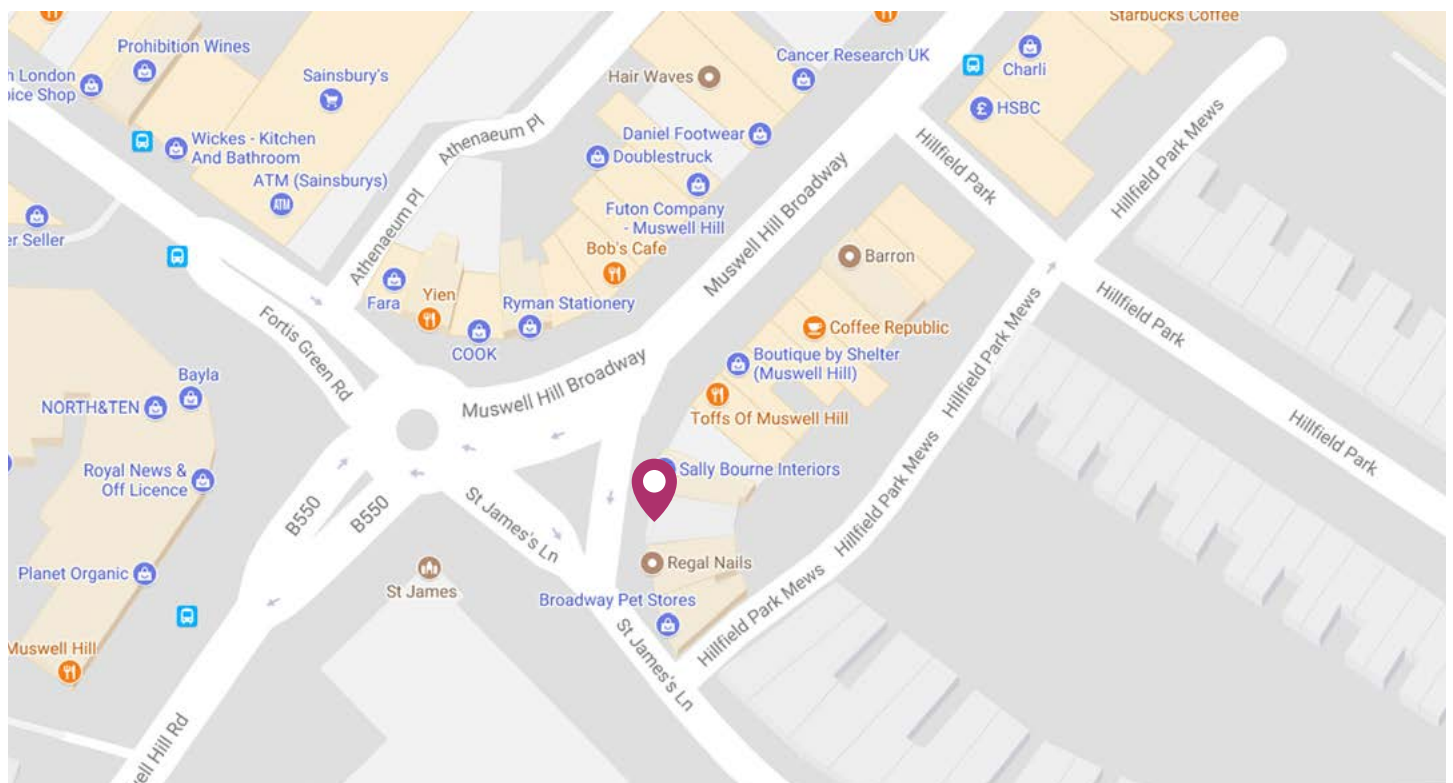

[View Map](#)

www.destinationskin.com

DestinationSkin^{DS}
LASER HAIR REMOVAL & SKIN SPECIALISTS