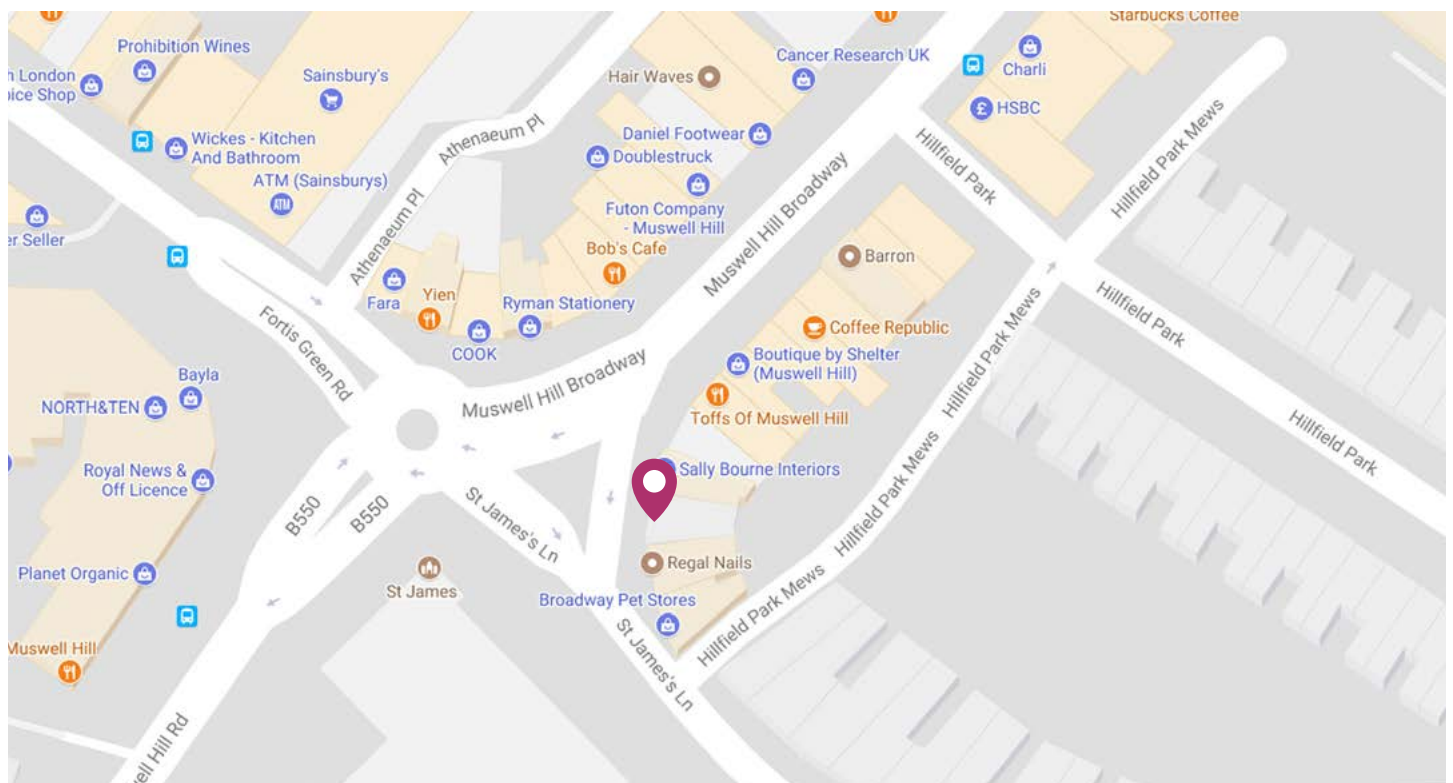

DestinationSkin Muswell Hill

22-24 Muswell Hill, Broadway, N10 3RT | 0207 068 0770 | muswellhill@destinationskin.com

DIRECTIONS BY LONDON UNDERGROUND & BUS

The nearest Tube is **Highgate** which is on the Northern Line. Exit the station via exit 2 (Priory Gardens), once out of the station take the uphill pathway on your immediate left in the corner. This will bring you out on Muswell Hill Road and bus stop E is located on the opposite side of the Road. The clinic is a quick 4 min journey on the 43/134 bus from Stop E Wood Lane Highgate Station, get off the bus at Fortis Green Road stop. Cross the zebra crossing with St James church directly in front of you and walk to the left of the church. DestinationSkin is located between Sally Bourne interiors & Regal Nails.

DIRECTIONS BY CAR

Using postcode N10 3RT, sat navs will direct you to the clinic. There is a choice of parking options nearby:

- **Parking outside clinic (N10 3RT)** - Approx. £6 for 2 hours (cash or phone) Free parking on a Sunday
- **Everyman Cinema (N10 3HP)** - Approx. £6.50 for 2 hours (cash or phone) and a 3 minute walk to the clinic
- **Marks & Spencers carpark (N10 3QN)** - Approx. £2.40 for 2 hours (cash or phone) and a 3 minute walk to the clinic

[View Map](#)

www.destinationskin.com

DestinationSkin^{DS}
LASER HAIR REMOVAL & SKIN SPECIALISTS