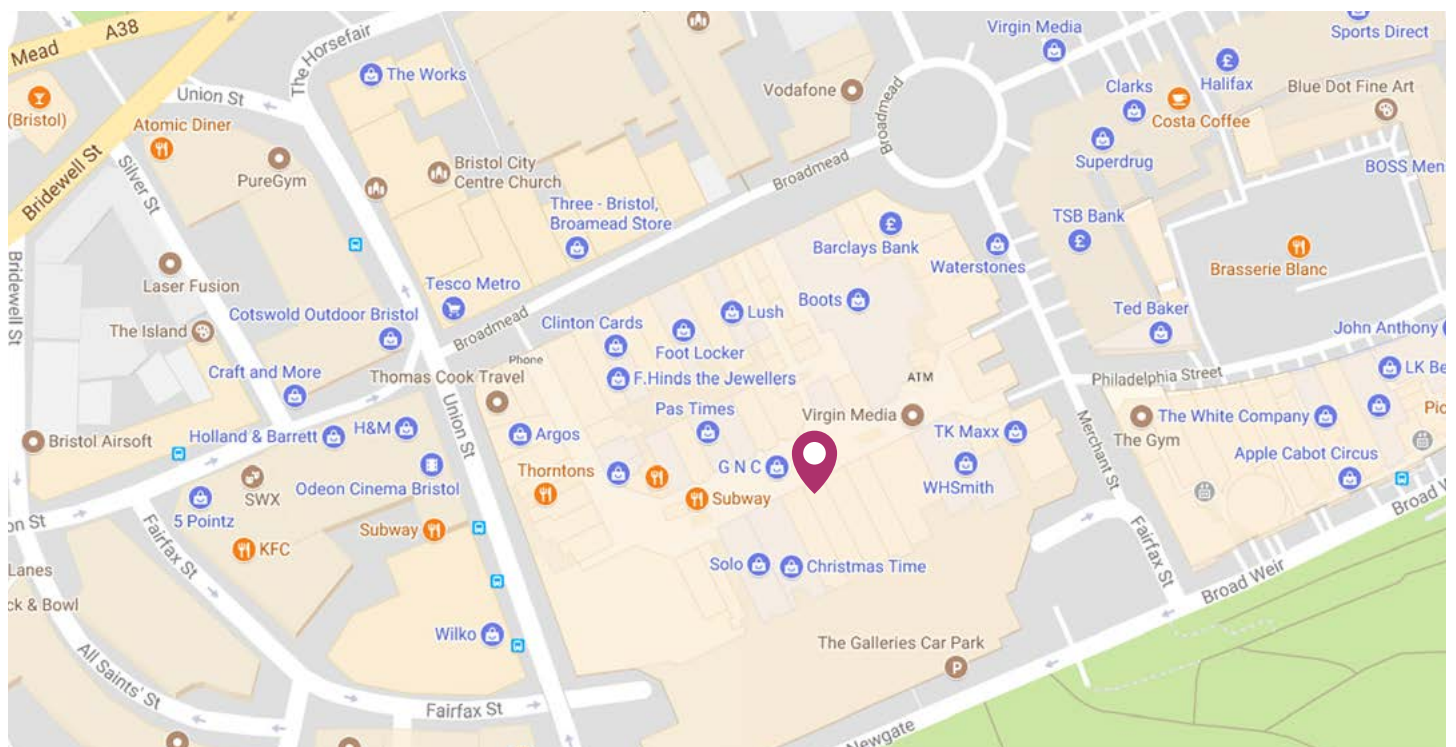

View Map

www.destinationskin.com

DestinationSkin^{DS}
LASER HAIR REMOVAL & SKIN SPECIALISTS